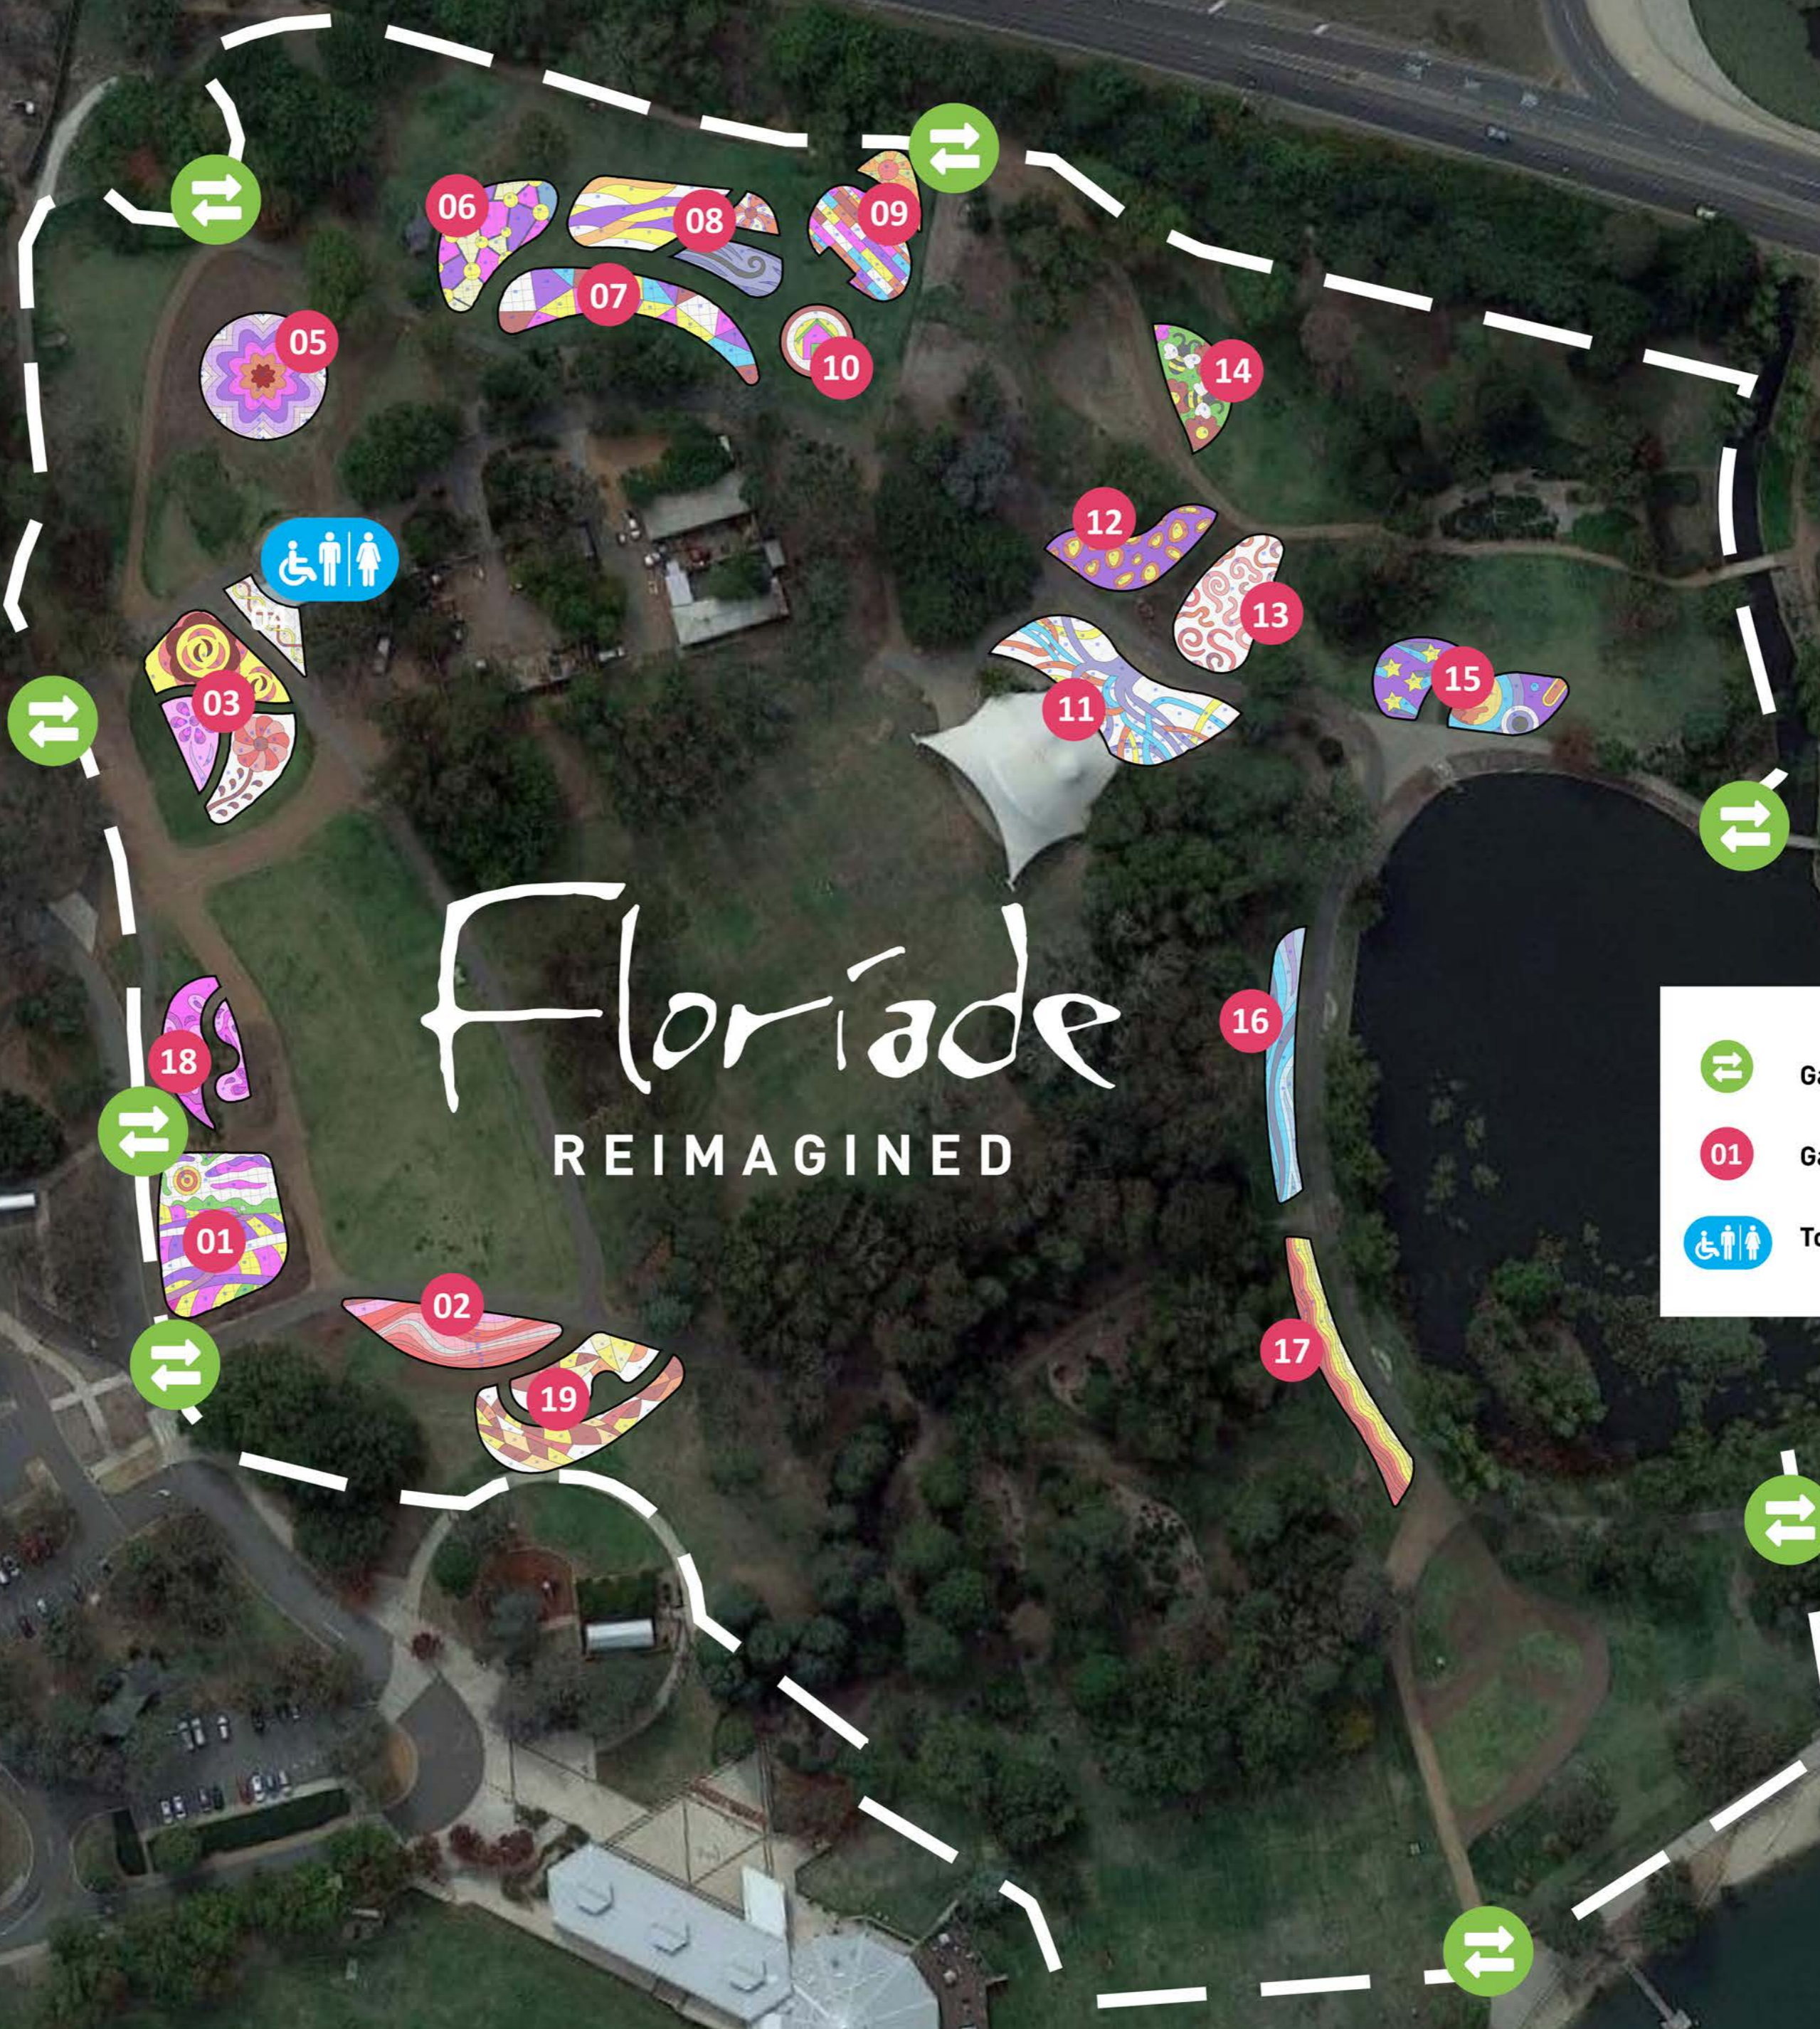

Floriade

REIMAGINED

-  Gate / COVID QR Code Check In
-  Garden Bed
-  Toilets (Accessible)