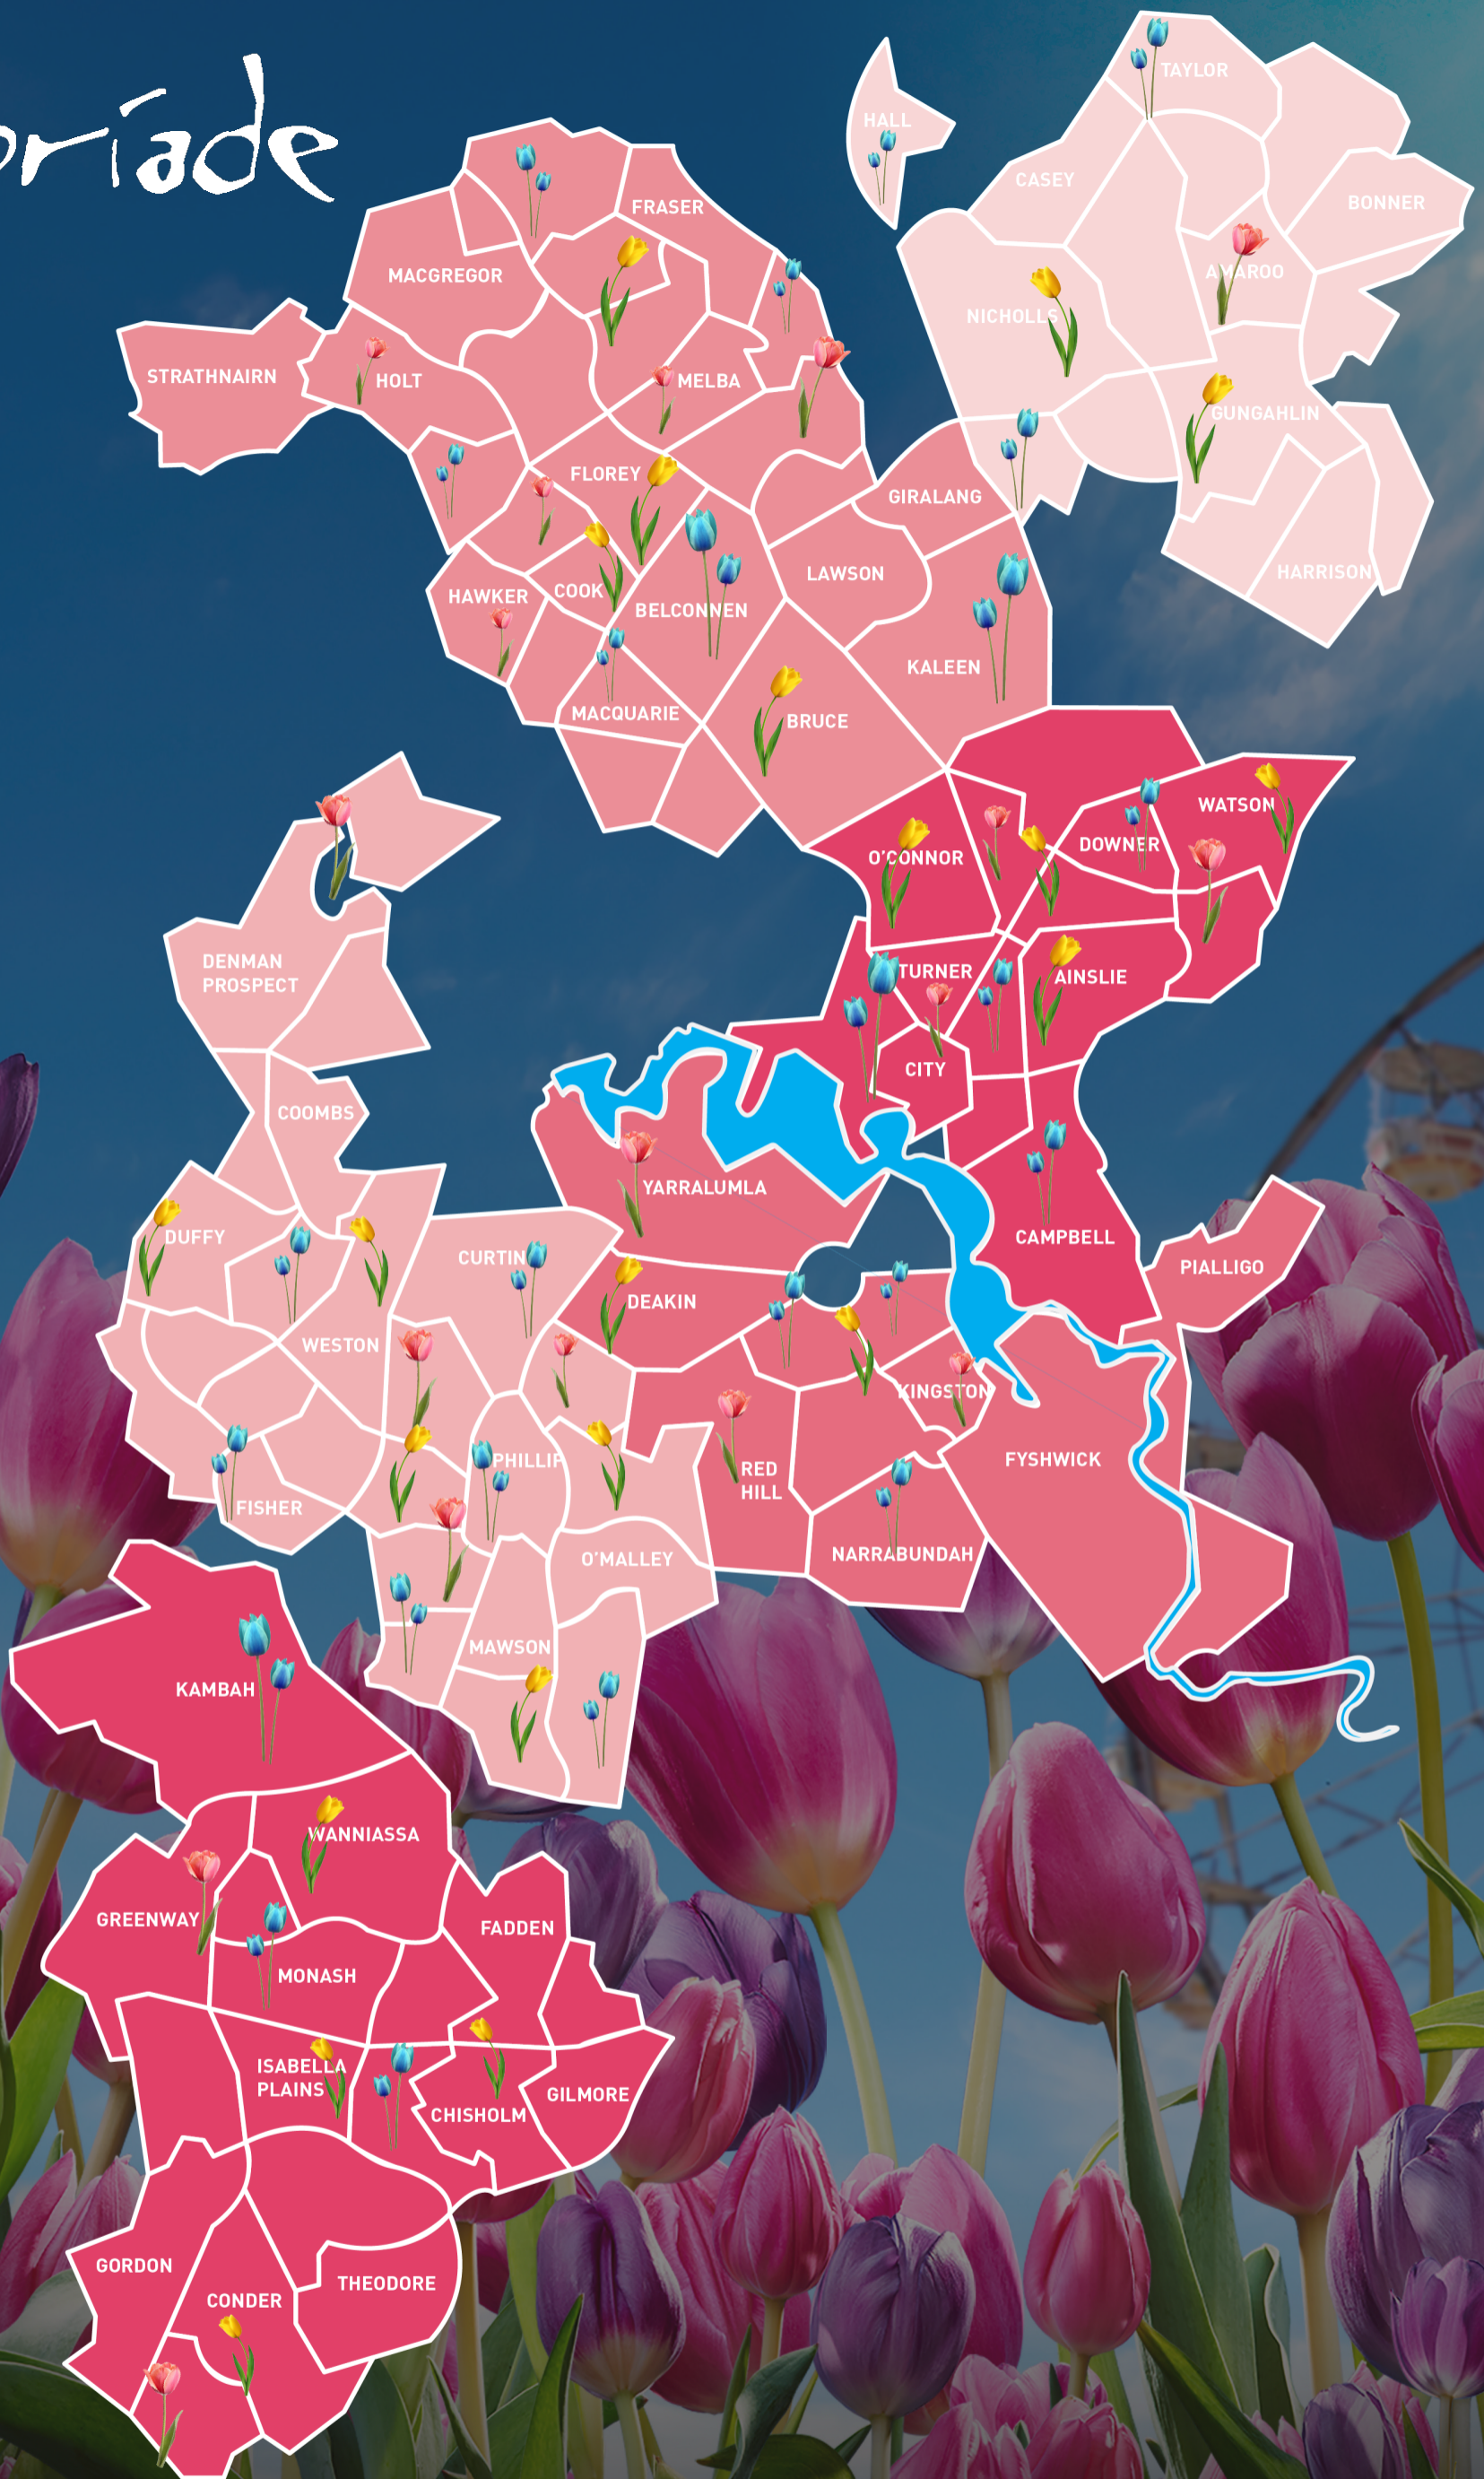

# Floriade

## FLORIADE COMMUNITY TULIP TRAIL MAP

PROUDLY SPONSORED BY

THE  
PROPERTY  
COLLECTIVE